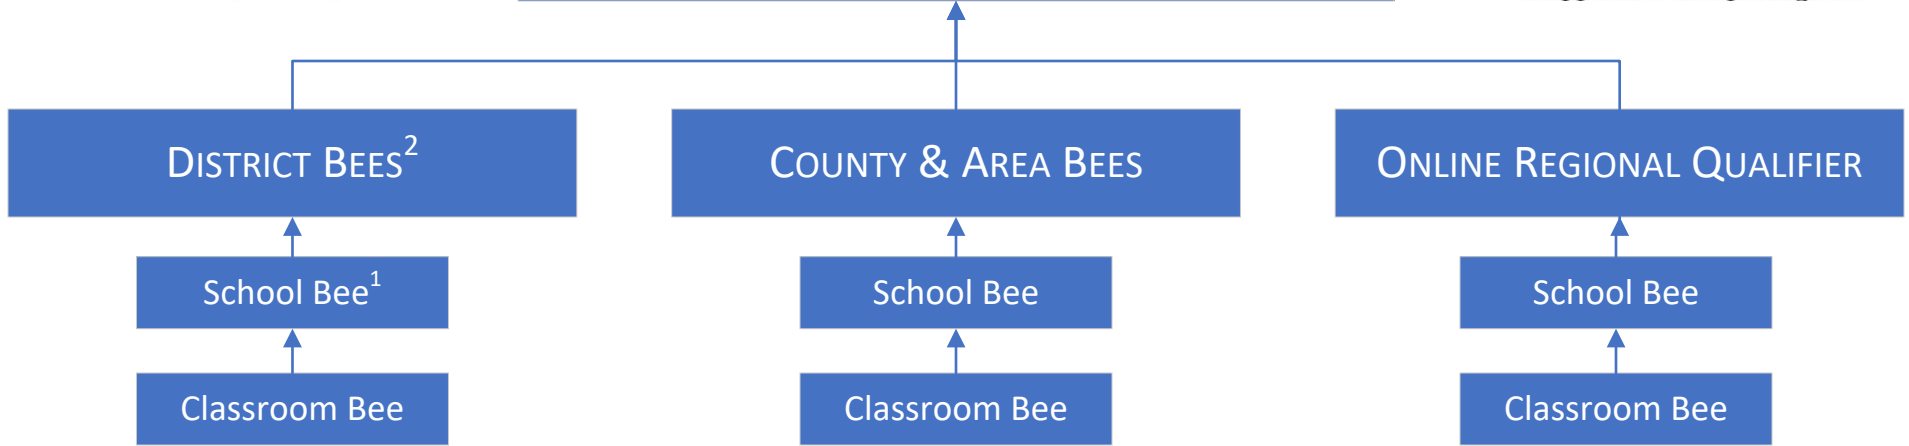

**2023 SCRIPPS REGIONAL SPELLING BEE
HOSTED BY HOUSTON COMMUNITY COLLEGE**

School Champions in the following districts or groupings will progress to their District Bee.

- Aldine ISD
- Alvin ISD
- Channelview ISD
- Clear Creek ISD
- Crosby ISD
- Cypress Fairbanks ISD Elementary
- Cypress Fairbanks ISD Secondary
- Deer Park ISD
- Fort Bend ISD
- Galena Park ISD
- Goose Creek CISD
- Houston ISD
- Humble ISD
- Katy ISD
- Klein ISD
- La Porte ISD
- Pasadena ISD
- Pearland ISD
- Sheldon ISD
- Spring ISD
- Spring Branch ISD
- Tomball ISD